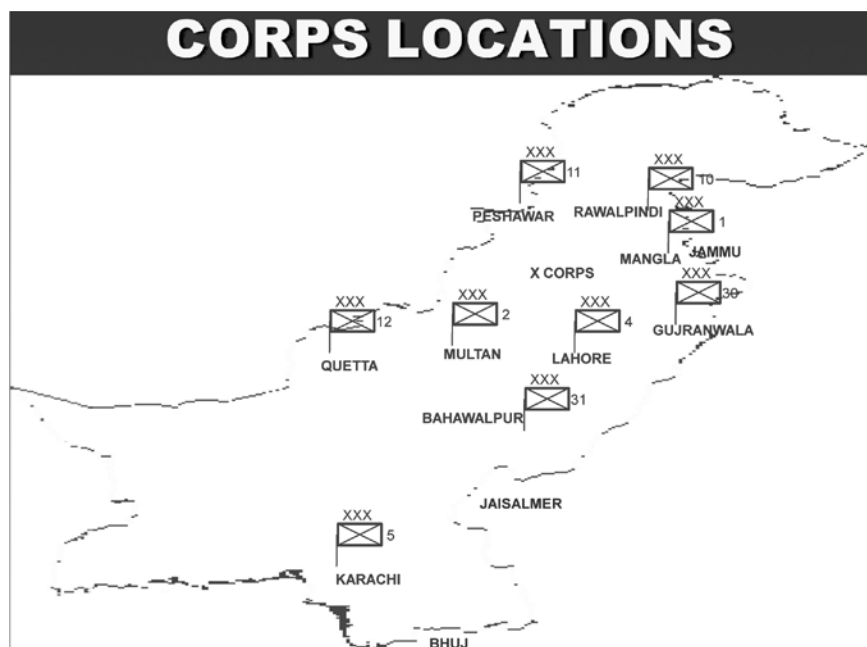

Pakistan Army

The Pakistan Army is the largest branch of the Pakistan Armed Forces, and is mainly responsible for protection of the state borders, the security of administered territories and defending the national interests of Pakistan within the framework of its international obligations. The Pakistan Army a total strength of 520,000, about the size of the Army of the United States, with a reserve element of 500,000 who have a reserve obligation up to the age of 45 years. The Pakistan Army structure in many ways has a close resemblance to the British Indian Army structure at the end of the nineteenth century.

Source: <http://www.globalsecurity.org/military/world/pakistan/army.htm>

GHQ- Rawalpindi

Rohit Singh, CLAWS

DIV LOCATIONS

Rohit Singh, CLAWS

Pakistan Army Order of Battle

Punjab - Strike Corps	
I Corps Mangla	II Corps Multan
6 Armoured Division Kharian	1 Armoured Division Multan
17 Mechanized Infantry Division Kharian	40 Infantry Division Okara
37 Mechanized Infantry Division Gujranwala	
Punjab - Holding Corps	
IV Corps Lahor	
10 Infantry Division Lahore	
11 Infantry Division Lahore	
XXX Corps Gujranwal	
XXXI Corps Bahawalpur	
2 Artillery Division Gujranwala	26 Mechanized Division Bahawalpur
8 Infantry Division Sialkot	35 Infantry Division Bahawalpur
15 Infantry Division Sialkot	40th Infantry Division Okara