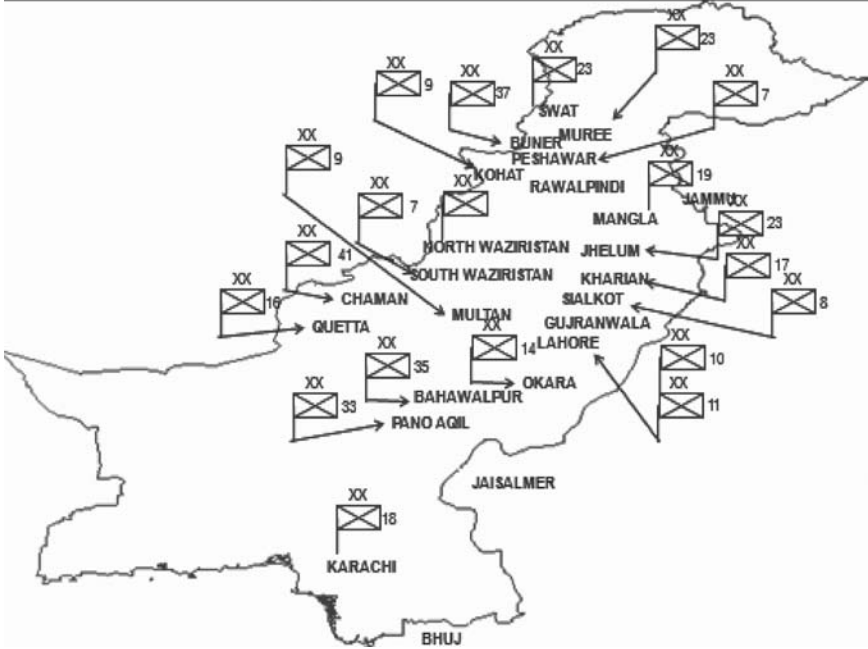

Pakistan Army

The Pakistan Army is the largest branch of the Pakistan Armed Forces, and is mainly responsible for protection of the state borders, the security of administered territories and defending the national interests of Pakistan within the framework of its international obligations. The Pakistan Army a total strength of 520,000, about the size of the Army of the United States, with a reserve element of 500,000 who have a reserve obligation up to the age of 45 years. The Pakistan Army structure in many ways has a close resemblance to the British Indian Army structure at the end of the nineteenth century.

Source: <http://www.globalsecurity.org/military/world/pakistan/army.htm>

GHQ- Rawalpindi

Rohit Singh, CLAWS

DIV LOCATIONS

Rohit Singh, CLAWS

Pakistan Army Order of Battle

Punjab - Strike Corps	
I Corps Mangla	II Corps Multan
6 Armoured Division Kharian	1 Armoured Division Multan
17 Mechanized Infantry Division Kharian	40 Infantry Division Okara
37 Mechanized Infantry Division Gujranwala	
Punjab - Holding Corps	
IV Corps Lahor	
10 Infantry Division Lahore	
11 Infantry Division Lahore	
XXX Corps Gujranwal	
XXXI Corps Bahawalpur	
2 Artillery Division Gujranwala	26 Mechanized Division Bahawalpur
8 Infantry Division Sialkot	35 Infantry Division Bahawalpur
15 Infantry Division Sialkot	40th Infantry Division Okara